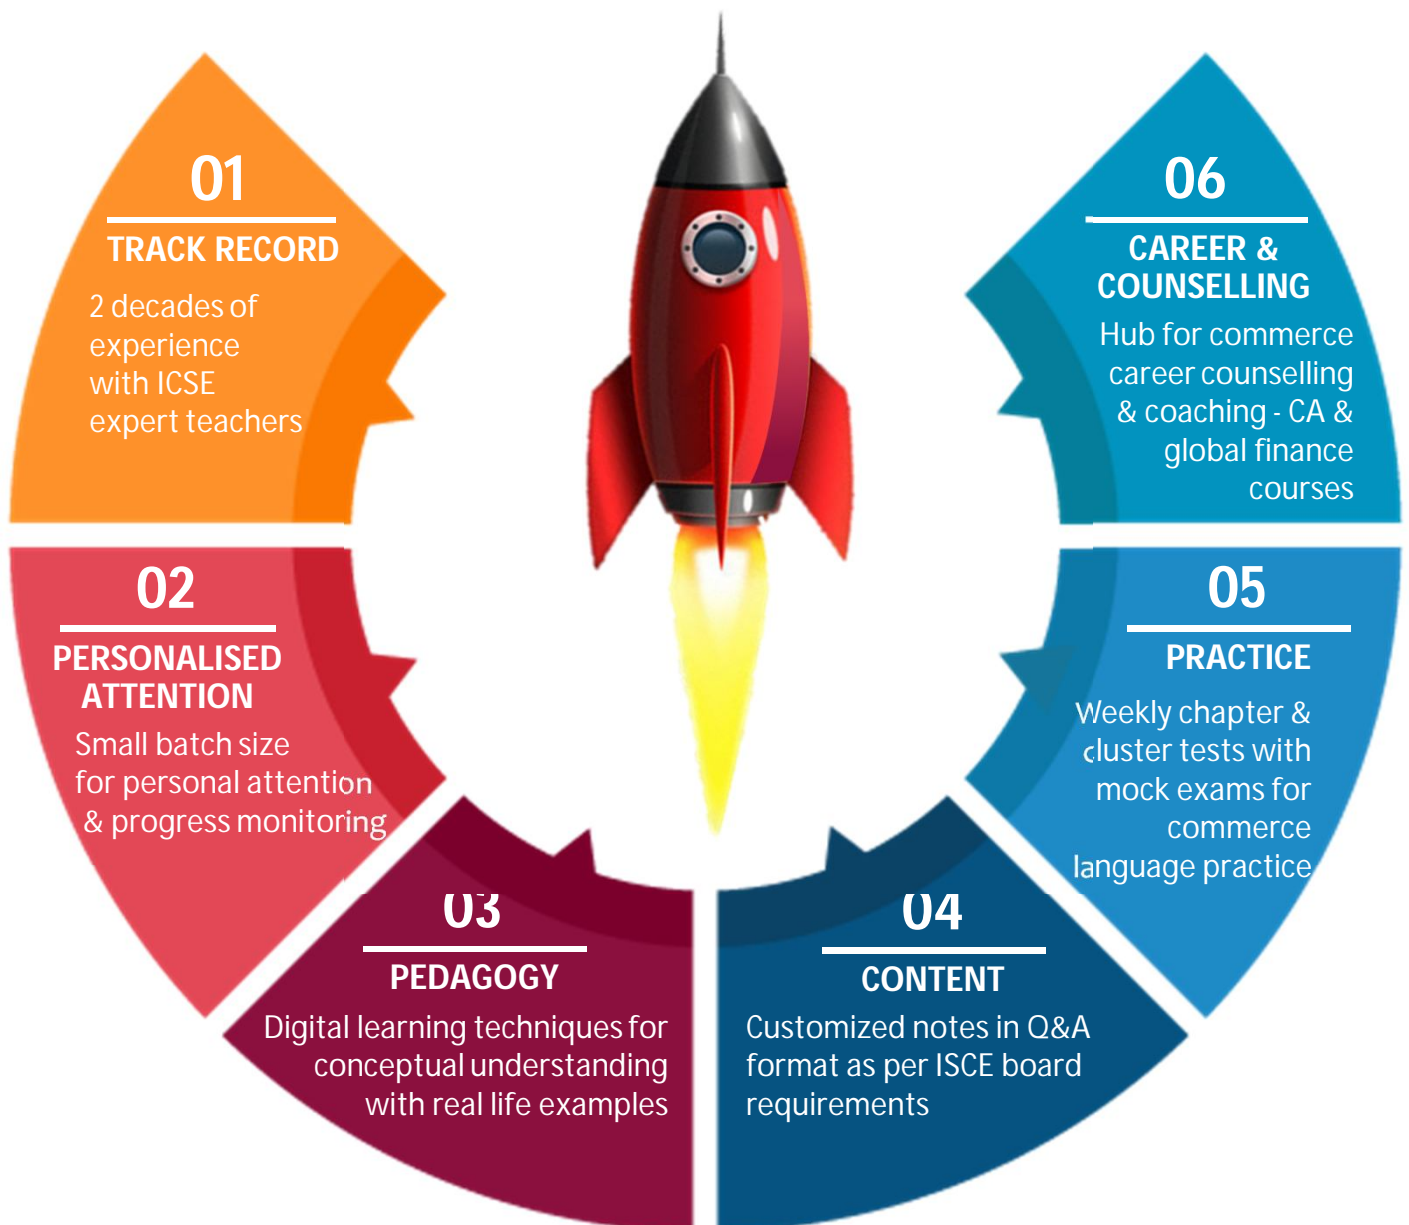

Take off your **COMMERCE CAREER** with **POWER** of **PINNACLE**

ICSE	College	C.A.	Global
9 th & 10 th Comm. Studies	XI. XII Commerce	Foundation. Intermediate. Final	ACCA. CFA. CPA & more

Team & Track Record

Team	Mentors
CA. Soni Thakker	Faculty - 25+ years of teaching ICSE ISC Commerce
CA. Pooja Shah	Faculty - 10+ years of teaching Commerce

10th Std Batch Plan

Period	Schedule
March – May 2020 & Diwali Vacation	Lecture session : Twice a week , 2 hours each + Extra days
April-2020 to Dec. 2020 (Regular)	1. Lecture session : Once a week, 2 to 2.5 hours each 2. Tests : Once a week 1 to 2 hours (Weekly tests and Cluster tests & Mock exams)
Dec. 2021, Jan. 2022	Prelims and Final Mock exams